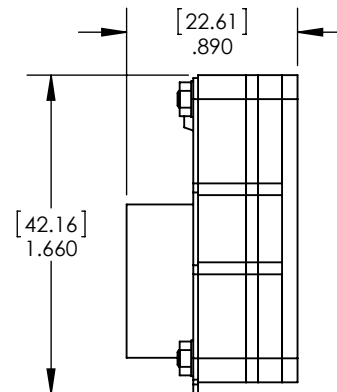

PART NUMBER

CL-ES2

1105 NE CIRCLE BLVD
CORVALLIS OR 97330
(541) 738-5500

DESCRIPTION

ELECTRONIC SWITCH WITH RELAY, 2.5" DIAMETER PLATE

PDF CREATED

3/22/2012

REV

--07