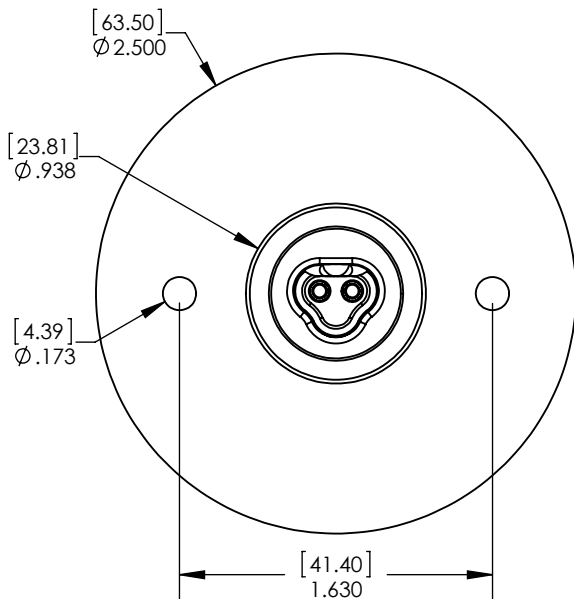

PART NUMBER

CL-ES2

1105 NE CIRCLE BLVD
CORVALLIS OR 97330
(541) 738-5500

DESCRIPTION

ELECTRONIC SWITCH WITH RELAY, 2.5" DIAMETER PLATE

PDF CREATED

3/22/2012

REV

--07