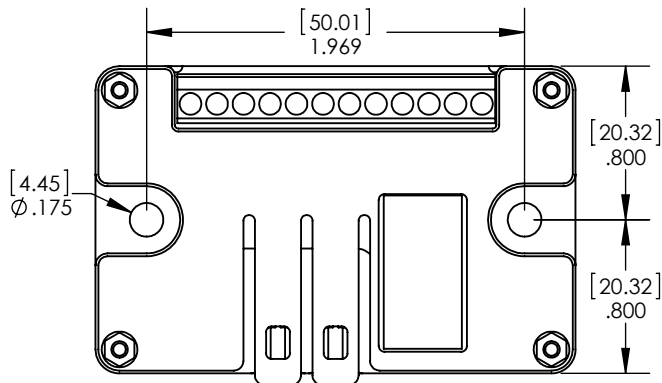

PART NUMBER

CL-ES2

1105 NE CIRCLE BLVD
CORVALLIS OR 97330
(541) 738-5500

DESCRIPTION

ELECTRONIC SWITCH WITH RELAY, 2.5" DIAMETER PLATE

PDF CREATED

3/22/2012

REV

--07