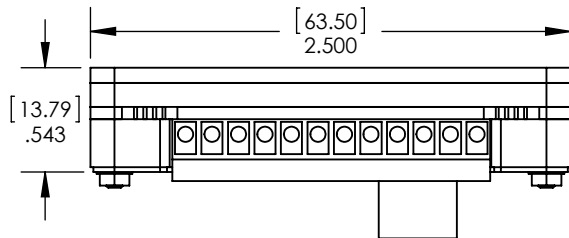

PART NUMBER

CL-ES2

1105 NE CIRCLE BLVD
CORVALLIS OR 97330
(541) 738-5500

DESCRIPTION

ELECTRONIC SWITCH WITH RELAY, 2.5" DIAMETER PLATE

PDF CREATED

3/22/2012

REV

--07