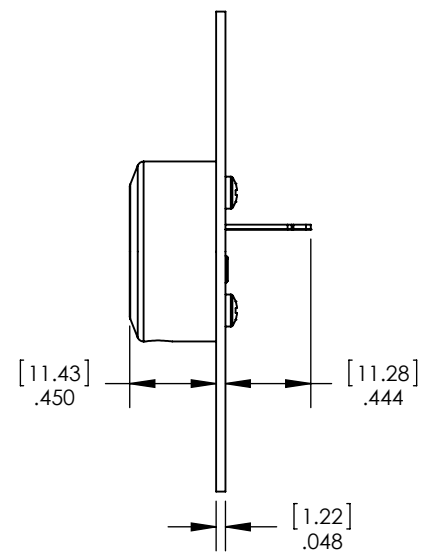

PART NUMBER

CL-ES2

1105 NE CIRCLE BLVD
CORVALLIS OR 97330
(541) 738-5500

DESCRIPTION

ELECTRONIC SWITCH WITH RELAY, 2.5" DIAMETER PLATE

PDF CREATED

3/22/2012

REV

--07